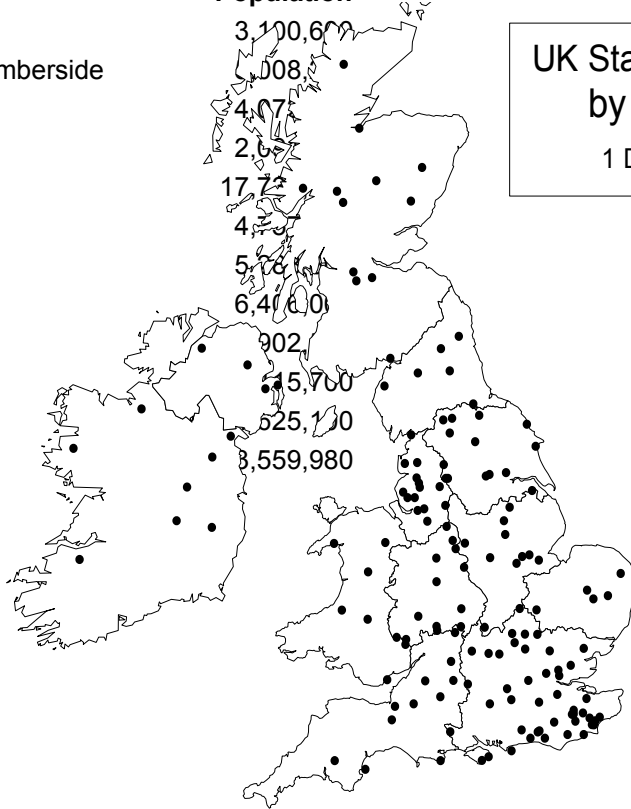

Region
North
Yorkshire and Humberside
East Midlands
East Anglia
South East UK
South West UK
West Midlands
North West
Wales
Scotland
Northern Ireland
Ireland

**Population**

UK Standard Regions  
by Population  
1 Dot = 400,000